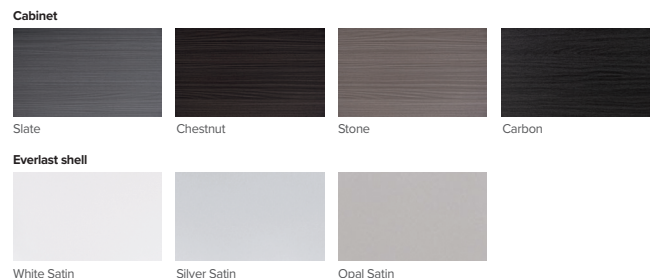

**FAMILY OWNED
AMERICAN BUILT**

Options and Accessories	
Advanced Water Care	ClearGuard UV purification system
Entertainment System	Bluetooth® stereo, integrated 3" speakers and subwoofer
Upgraded Controls	SpaTouch™ 4
Remote Access	CMS™ wi-fi spa control
Advanced Jetting	AirX® Therapy System
Steps	Premium or Standard | Black
Cover Lifter	Standard Viking Spas lifter